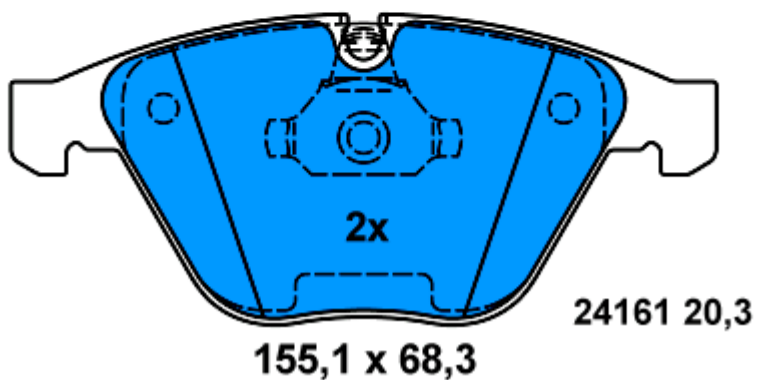

NEW ATE PAD ON STOCK

13.0460-7237.2 607237

General applications - Details see Detail List

BMW 3er Reihe/E90 Limousine (05-)
BMW 3er Reihe/E91 Touring (05-)
BMW 3er Reihe/E92 Coupe (06-)
BMW 3er Reihe/E93 Cabrio (07-)