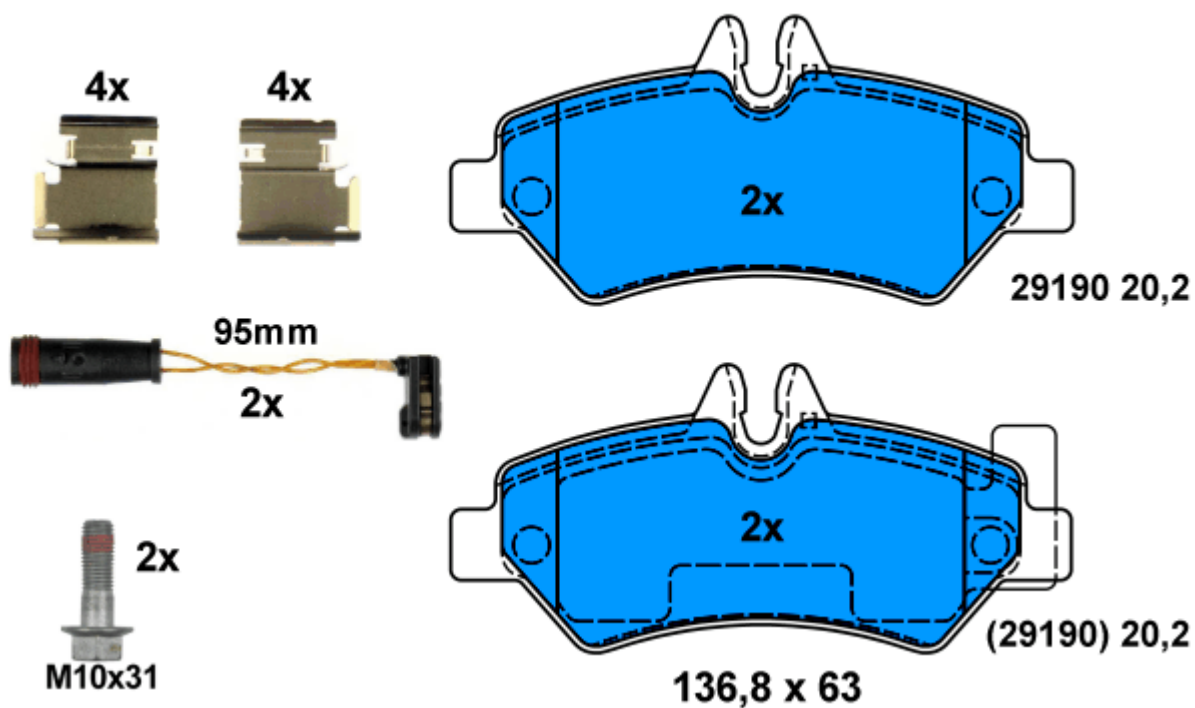

NEW ATE PAD ON STOCK

13.0460-3837.2 603837

General applications - Details see Detail List

MERCEDES BENZ Transporter (BM 906) SPRINTER (06-)