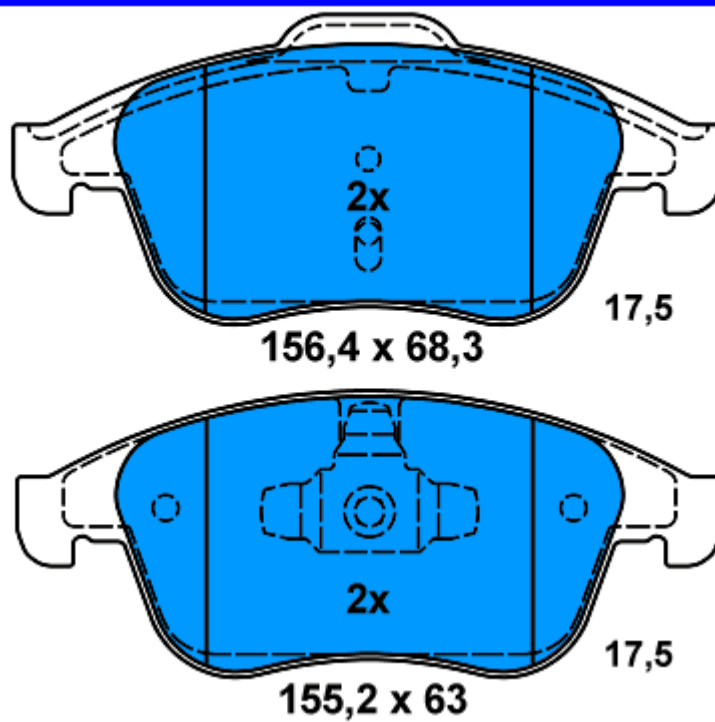

NEW ATE PAD ON STOCK

13.0460-7249.2 607249

General applications - Details see Detail List

RENAULT LAGUNA III Coupe (07-)
RENAULT LAGUNA III Grandtour (07-)
RENAULT LAGUNA III Limousine (07-)