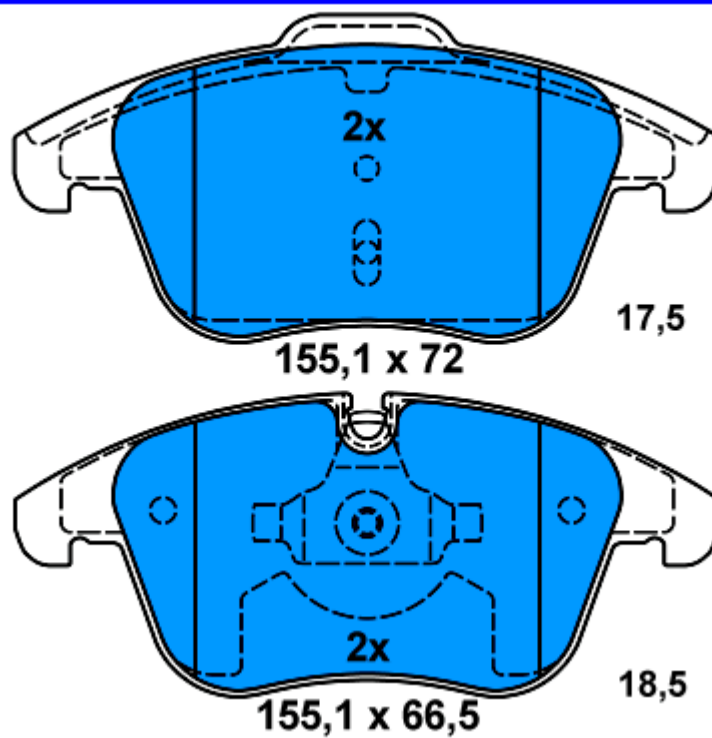

NEW ATE PAD ON STOCK

13.0460-7252.2 607252

General applications - Details see Detail List

CITROEN C5 III Kombi (X7) (08-)
CITROEN C5 III Limousine (X7) (08-)