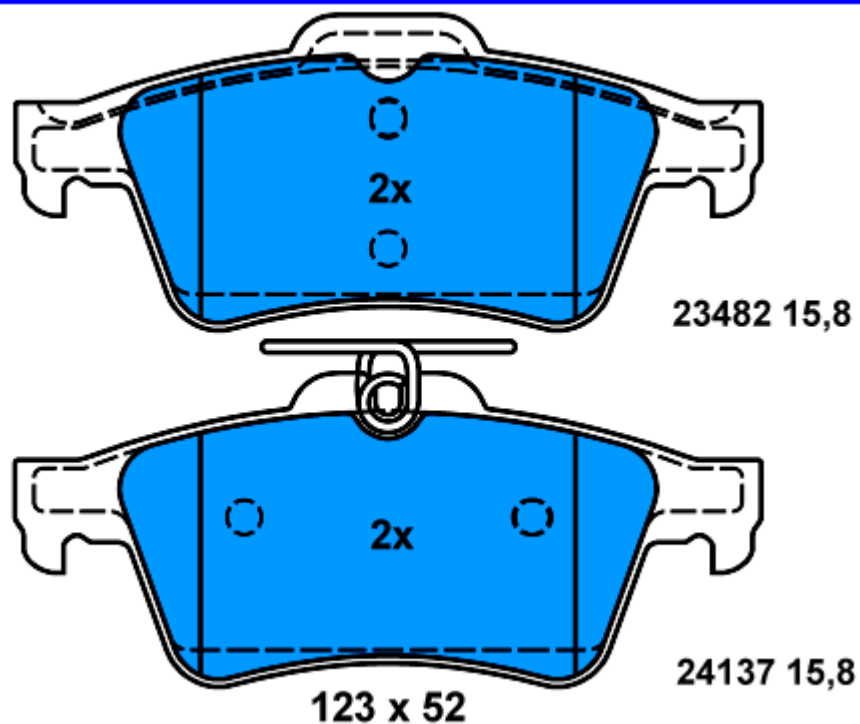

NEW ATE PAD ON STOCK

13.0460-7256.2 607256

General applications - Details see Detail List

AUDI A4 (B8) Avant (08-)
AUDI A4 (B8) Limousine (07-)
AUDI A5 (07-)

NEW ATE PAD ON STOCK

13.0460-7253.2 607253

General applications - Details see Detail List