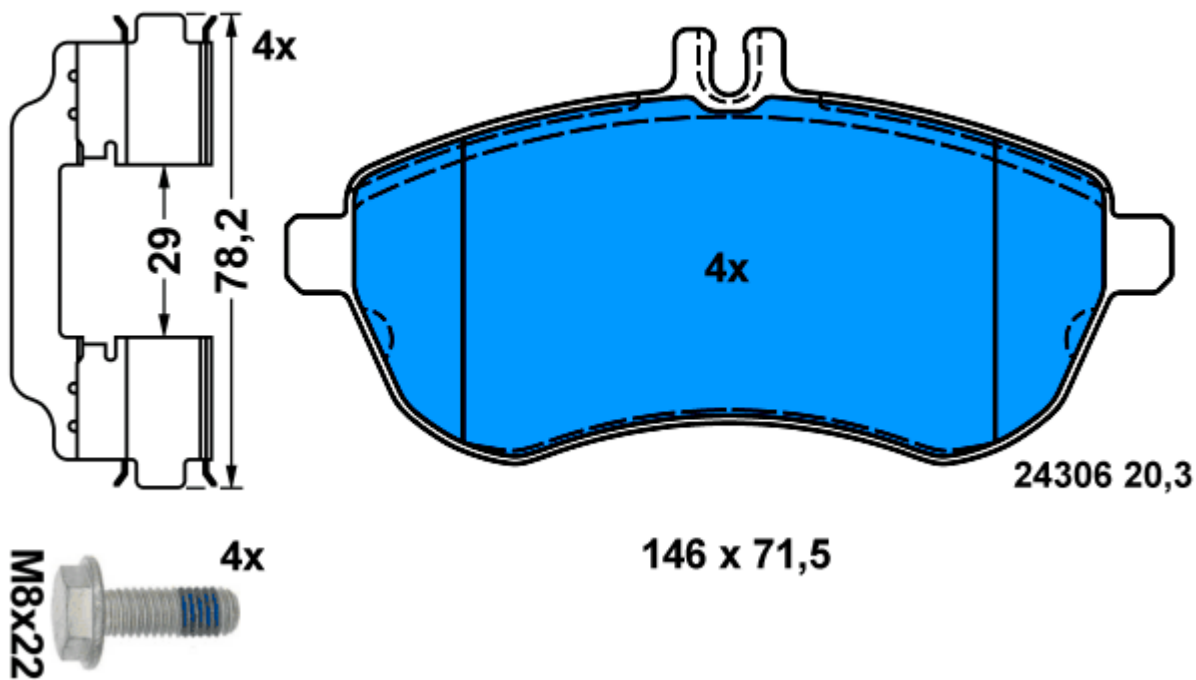

NEW ATE PAD ON STOCK

13.0460-2733.2 602733

General applications - Details see Detail List

MERCEDES BENZ C-Klasse (S204) Kombi (07-)
MERCEDES BENZ C-Klasse (W204) Limousine (07-)