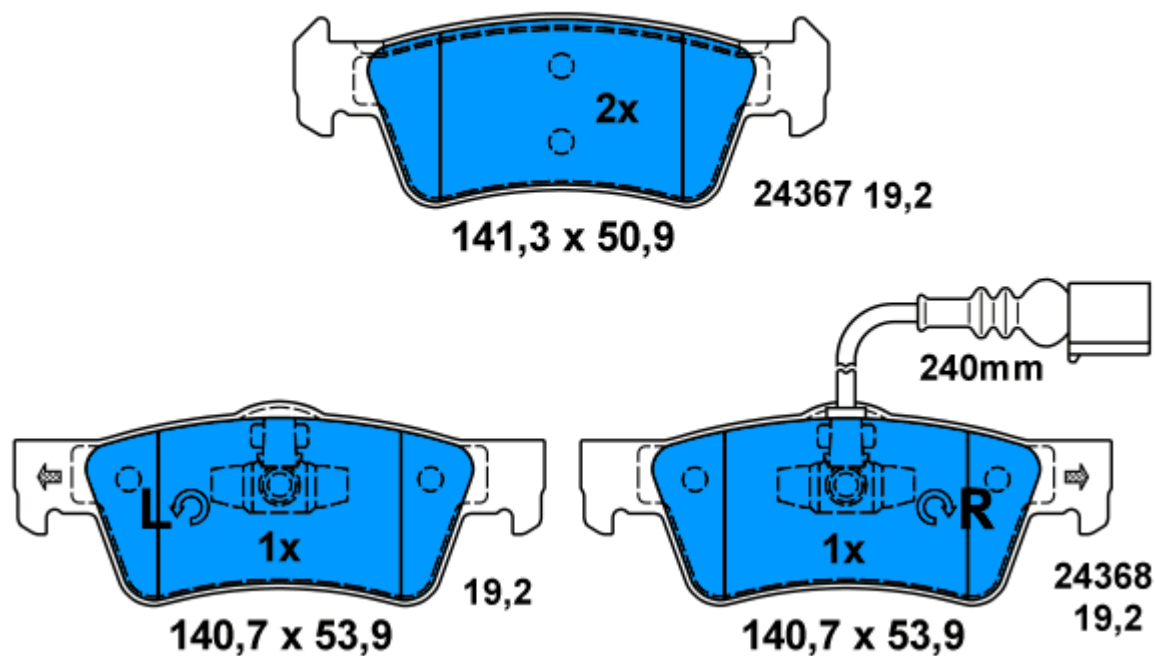

NEW ATE PAD ON STOCK

13.0460-7247.2 607247

General applications - Details see Detail List

VOLKSWAGEN TOUAREG (03-)