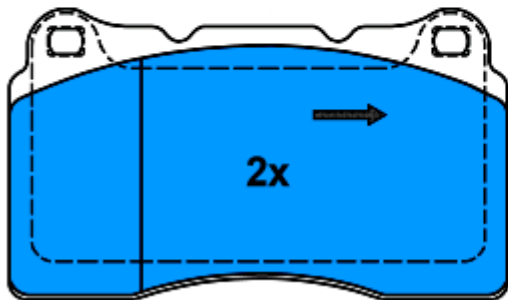

NEW ATE PAD ON STOCK

13.0460-4851.2 604851

23092 16,0

23092 16,0

131,8 x 77,2

23111 16,0

General applications - Details see Detail List

ALFA ROMEO 159 (05-)