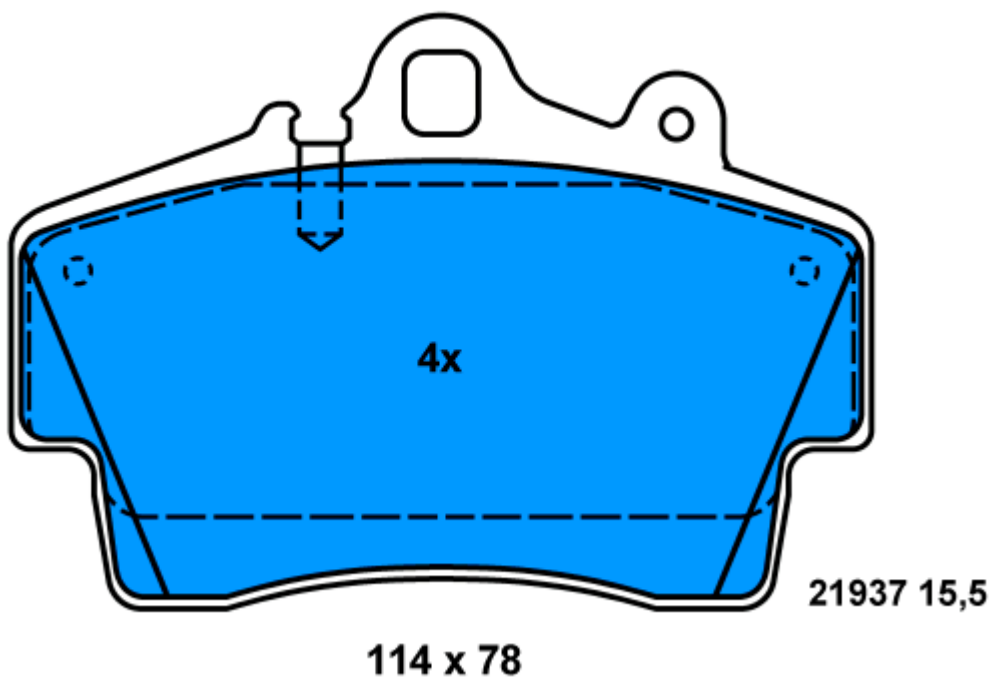

NEW ATE PAD ON STOCK

13.0460-4815.2 604815

General applications - Details see Detail List

PORSCHE BOXSTER (987) (05-)
PORSCHE CAYMAN (987C) (05-)