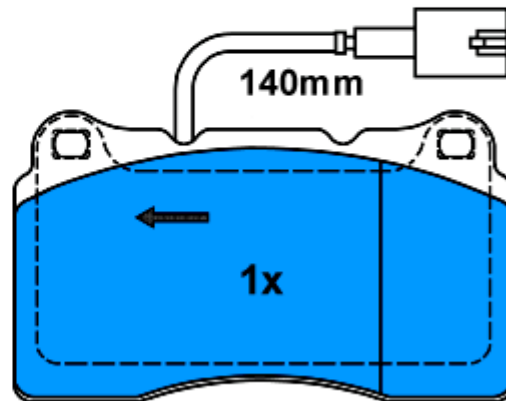

NEW ATE PAD ON STOCK

13.0460-4851.2 604851

23092 16,0

23092 16,0

131,8 x 77,2

23111 16,0

General applications - Details see Detail List

ALFA ROMEO 159 (05-)