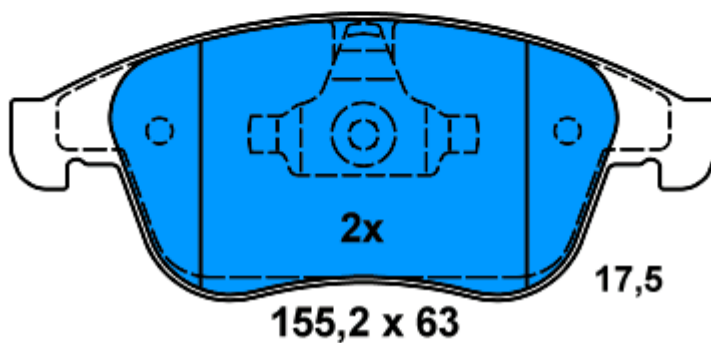

General applications - Details see Detail List

NISSAN NOTE (E11E) (06-)
RENAULT CLIO III (BR_/CR_) (05-)
RENAULT CLIO III Grandtour (08-)
RENAULT MODUS (04-)

NEW ATE PAD ON STOCK

13.0460-7250.2 607250

General applications - Details see Detail List