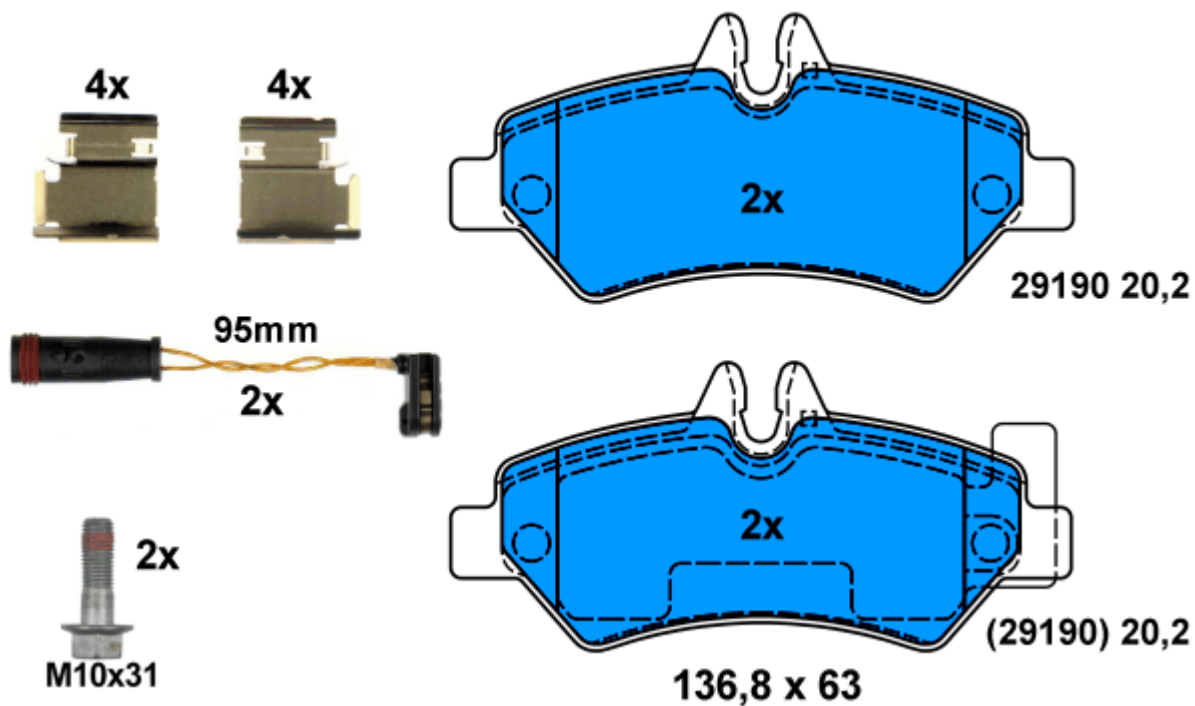

NEW ATE PAD ON STOCK

13.0460-3837.2 603837

General applications - Details see Detail List

MERCEDES BENZ Transporter (BM 906) SPRINTER (06-)