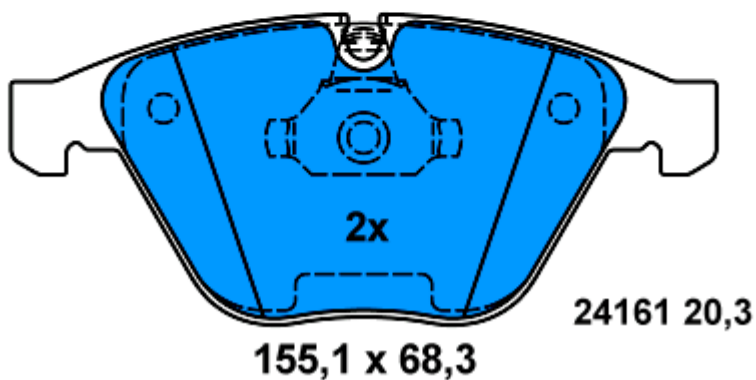

NEW ATE PAD ON STOCK

13.0460-7237.2 607237

General applications - Details see Detail List

BMW 3er Reihe/E90 Limousine (05-)
BMW 3er Reihe/E91 Touring (05-)
BMW 3er Reihe/E92 Coupe (06-)
BMW 3er Reihe/E93 Cabrio (07-)