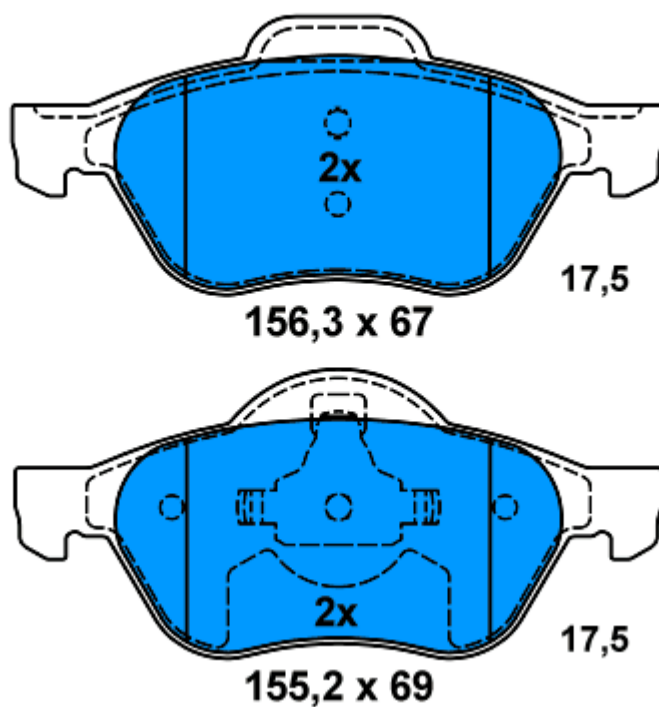

NEW ATE PAD ON STOCK

13.0460-7248.2 607248

General applications - Details see Detail List

RENAULT LAGUNA III Coupe (07-)
RENAULT LAGUNA III Grandtour (07-)
RENAULT LAGUNA III Limousine (07-)