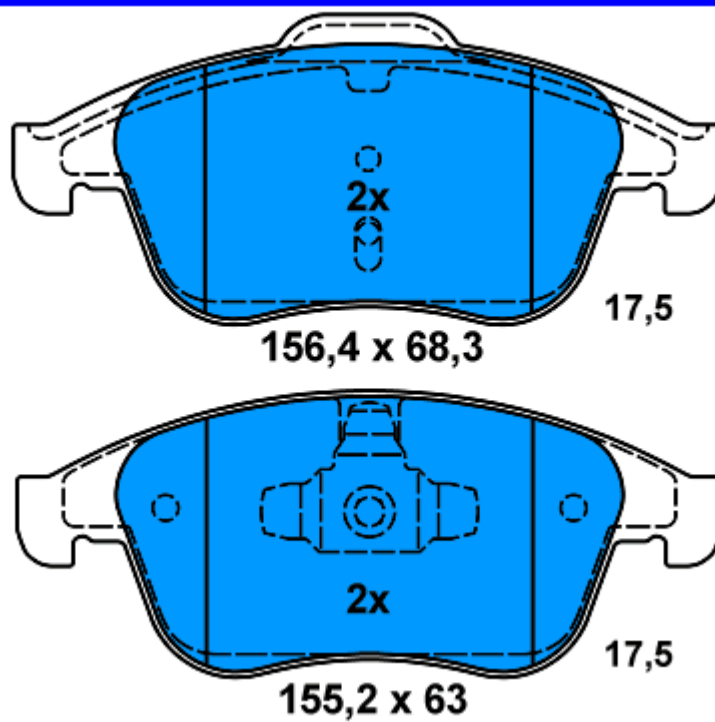

NEW ATE PAD ON STOCK

13.0460-5862.2 605862

21688 15,3

119,6 x 42,5

General applications - Details see Detail List

TOYOTA PREVIA (90-00)

NEW ATE PAD ON STOCK

13.0460-7249.2 607249